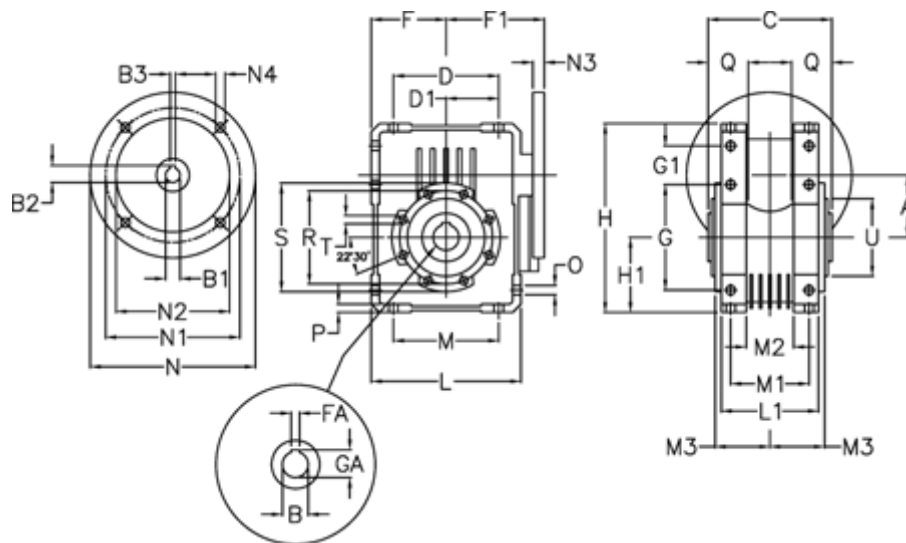

Article number: 392207500774116

Description: Worm Gear with Torque Limiter  
W75 L1-U-7-P100B14

## Measures

A = 75	F = 87	L = 174	N2 = 110	T = M8x14
B = 30	F1 = 120	L1 = 104	N3 = 10	U = 90
B1 E7 = 28	FA = 8	M = 126	N4 = 8.5	
B2 = 31.3	G = 126	M1 = 82	O = 10.5	
B3 H9 = 8	G1 = 46.5	M2 = 44	P = 9	
C = 127	GA = 33.3	M3 = 58.5	Q = 40	
D = 109.5	H = 220.5	N = 160	R = 110	
D1 = 46.5	H1 = 87	N1 = 130	S = 125	